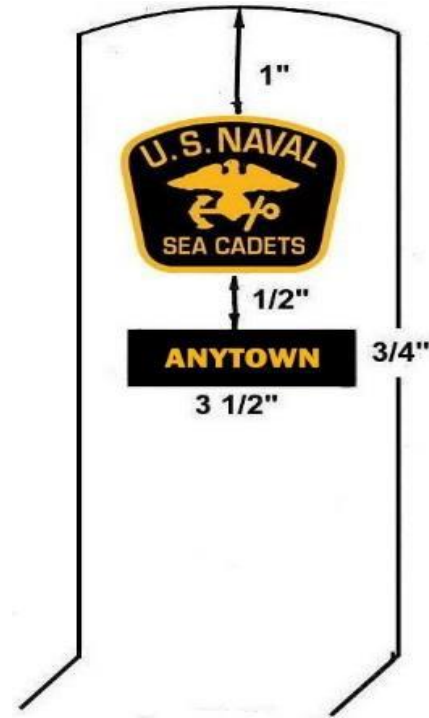

SEACADETS

RIGHT SLEEVE
NSCC PETTY OFFICER RATING BADGE

RIGHT SLEEVE NSCC CADET RATING
CHEVRONS

LEFT SLEEVE NSCC CADET FLASH AND
UIM

NAVY LEAGUERS

RIGHT SLEEVE
NLCC PETTY OFFICER RATING BADGE

RIGHT SLEEVE NLCC CADET RATING
CHEVRONS

LEFT SLEEVE NLCC CADET FLASH