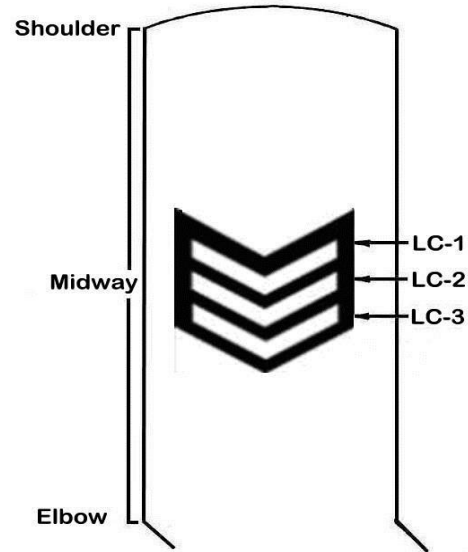

SEACADETS

RIGHT SLEEVE
NSCC PETTY OFFICER RATING BADGE

RIGHT SLEEVE NSCC CADET RATING
CHEVRONS

LEFT SLEEVE NSCC CADET FLASH AND
UIM

NAVY LEAGUERS

RIGHT SLEEVE
NLCC PETTY OFFICER RATING BADGE

RIGHT SLEEVE NLCC CADET RATING
CHEVRONS

LEFT SLEEVE NLCC CADET FLASH